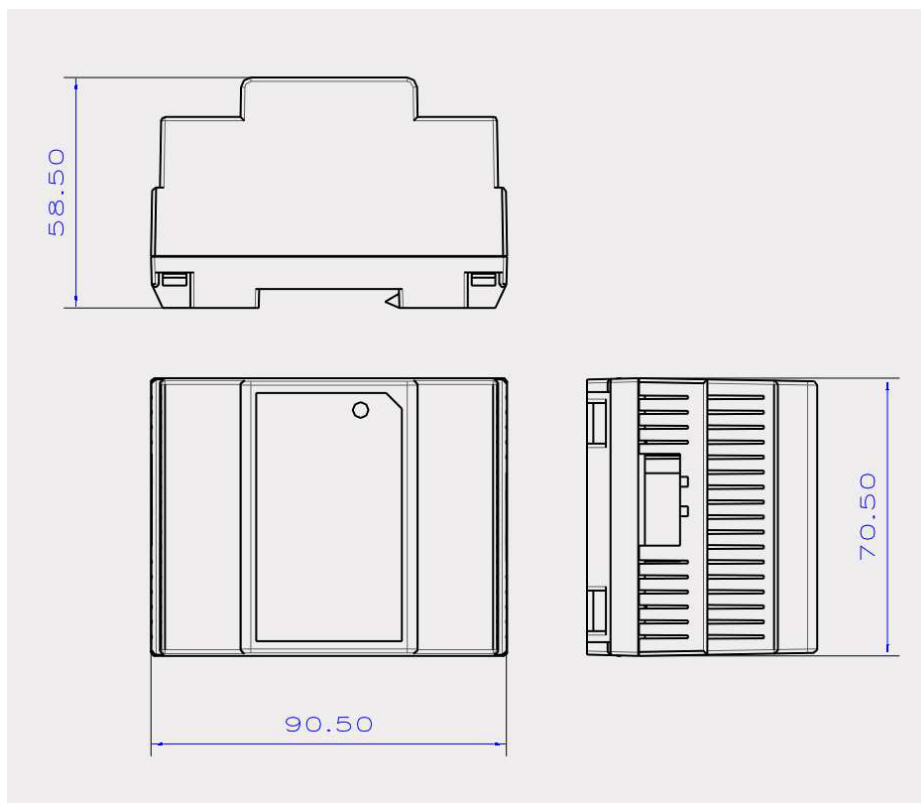

PS65-15 DIN - DIN Rail Power Supply

Switching power supply for ACO products with DIN rail mounting

The PSU is dedicated for video and audio systems: CDPN, INSPIRO+, Familio/ COMO (P/PV/PRO) and also to the systems where active (powered) audio inside units were used for e.g. INS-UP720MR, UP800

Dedicated for the systems:

- video / audio: CDPN, INSPIRO+, Familio / COMO (P/PV/PRO)
- with inside units that require additional power source (active) for e.g. INS-UP720MR, UP800
- compatible with other systems
- universal
- input voltage: 100-240VAC, 50/60Hz
- output voltage: 15V DC
- max. output current: 4A
- output terminals – detachable terminal block: +DC, +DC, -DC, -DC
- input terminals - detachable terminal block: L, N, PE
- type: Switching (efficiency up to 91%)
- protections: short circuit, Overload, Over voltage
- size: 4 DIN modules
- LED indicator for power ON
- cooling by free air convection